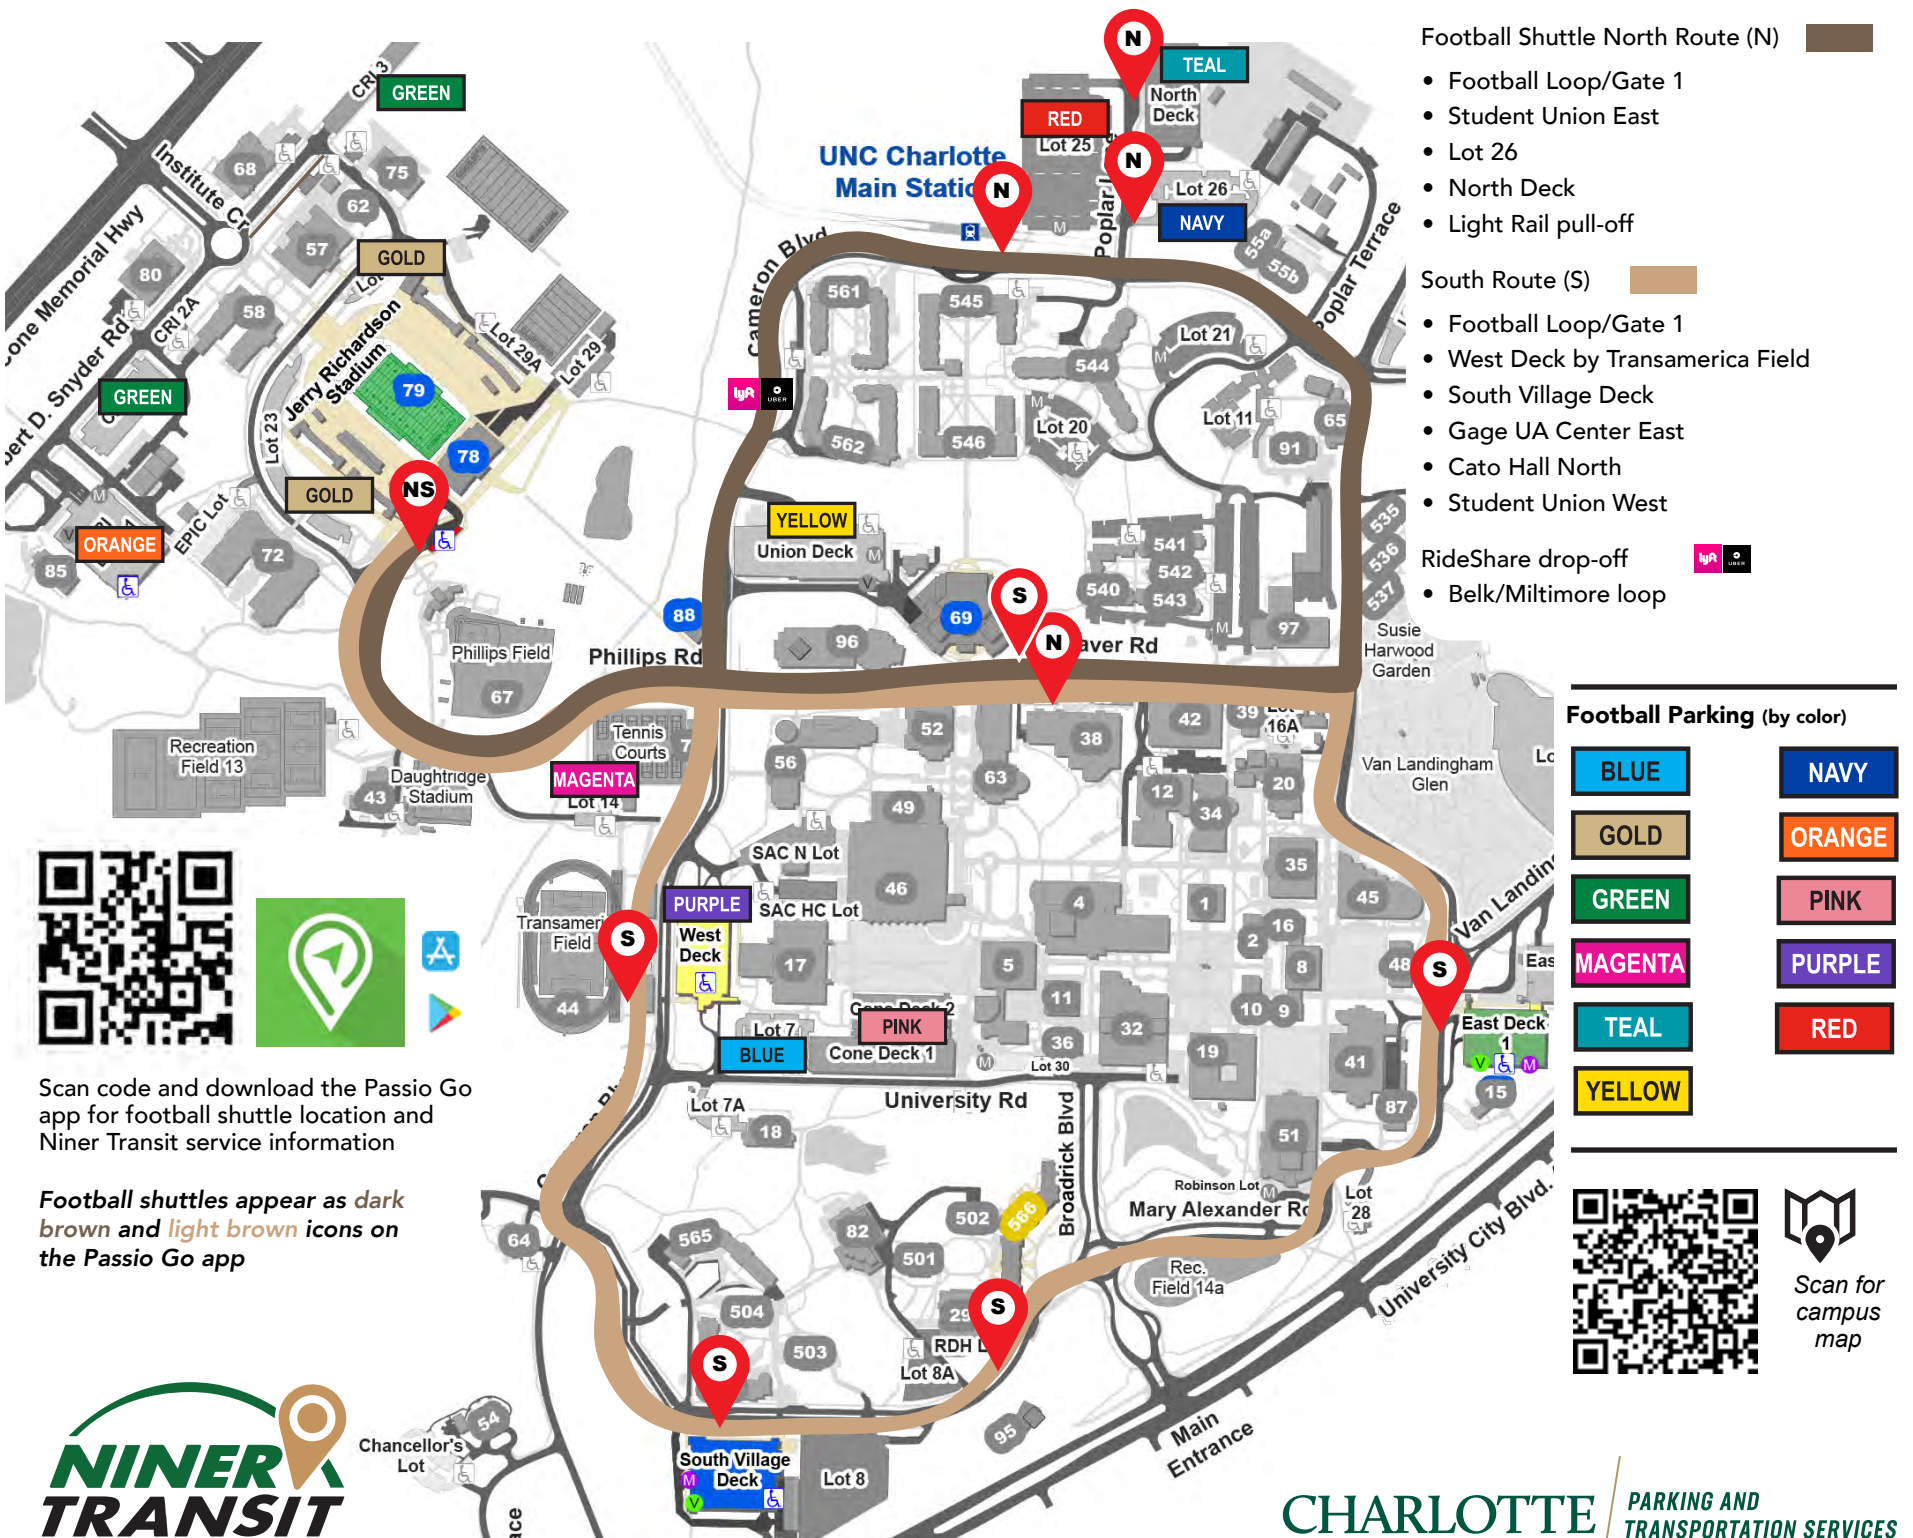

# All Niner Transit routes suspend regular service on football home game days

Scan code and download the Passio Go app for football shuttle location and Niner Transit service information

Football shuttles appear as dark brown and light brown icons on the Passio Go app

Scan for campus map

Institute Cir.  
GREEN, GOLD  
Entrance #3

J.W. Clay  
ORANGE  
Entrance #2

Mary Alexander Rd.  
NAVY, TEAL, RED,  
YELLOW  
Entrance #4

Cameron Blvd.  
MAGENTA, PURPLE, BLUE  
Entrance #1

Broadrick Blvd.  
(Entrance #5) PINK  
debit/credit lot

FOOTBALL PARKING MAP  
Fall 2022