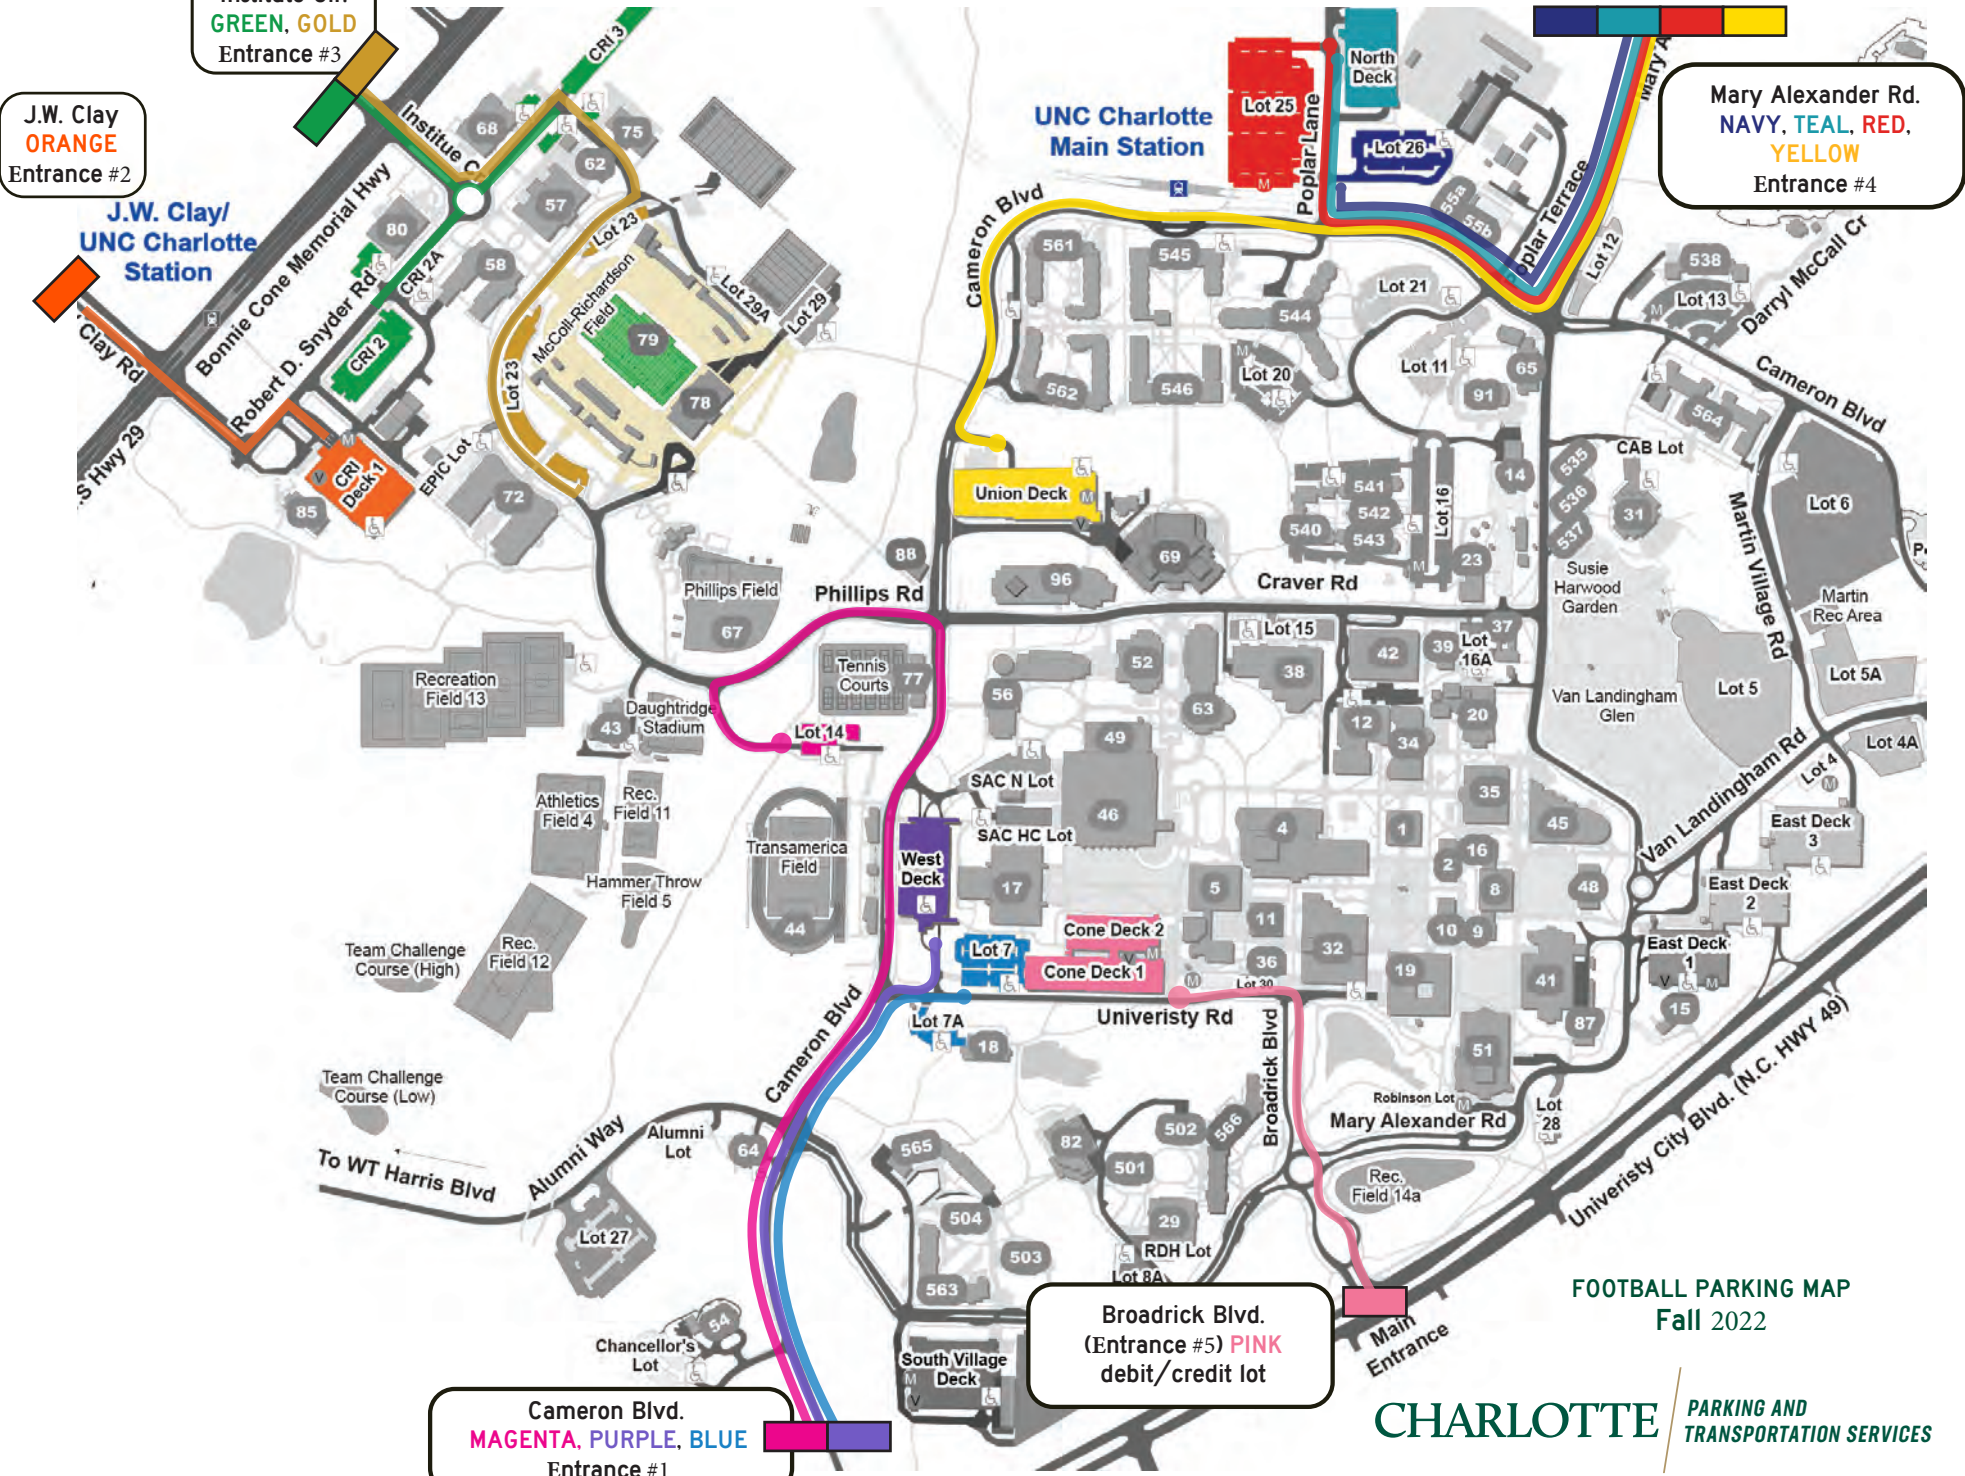

# All Niner Transit routes suspend regular service on football home game days

## Football Shuttle begins two hours before kick-off

Friday Sep. 2 | Saturday Sep. 10 | Saturday Oct. 1 | Saturday Oct. 22  
Saturday Nov. 5 | Saturday Nov. 19

Regular service schedule resumes one hour after games end

Scan code and download the Passio Go app for football shuttle location and Niner Transit service information

Football shuttles appear as dark brown and light brown icons on the Passio Go app

Scan for campus map

Institute Cir.  
GREEN, GOLD  
Entrance #3

J.W. Clay  
ORANGE  
Entrance #2

Mary Alexander Rd.  
NAVY, TEAL, RED,  
YELLOW  
Entrance #4

Cameron Blvd.  
MAGENTA, PURPLE, BLUE  
Entrance #1

Broadrick Blvd.  
(Entrance #5) PINK  
debit/credit lot